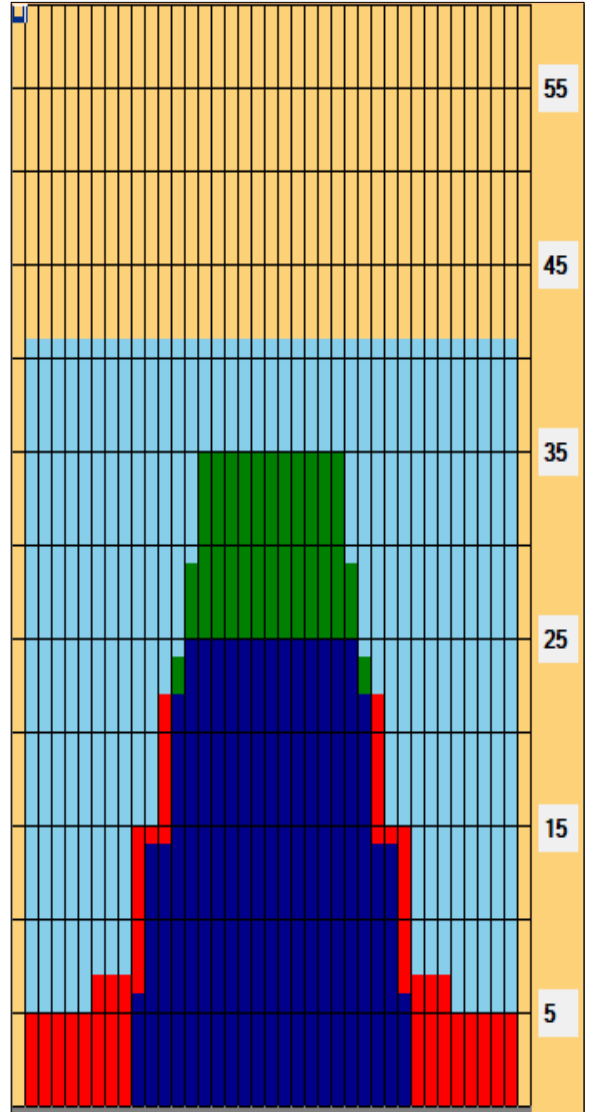

MosaBowling Challenge

Oil Pattern Distance:	41 Feet	Reverse Brush Drop:	41 Feet	Oil Per Board:	40 uL
Forward Oil Total:	10.6 mL	Reverse Oil Total:	9.88 mL	Volume Oil Total:	20.48 mL
Forward Boards Crossed:	265 Boards	Reverse Boards Crossed:	247 Boards	Total Boards Crossed:	512 Boards

	Start	Stop	Loads	Speed	Crossed	Start	End	Feet	T.Oil
1	2L	2R	3	18	111	0.0	5.1	5.1	4440
2	7L	7R	1	18	27	5.1	7.6	2.5	1080
3	10L	10R	3	18	63	7.6	15.2	7.6	2520
4	12L	12R	3	18	51	15.2	22.8	7.6	2040
5	14L	14R	1	18	13	22.8	25.3	2.5	520
6	2L	2R	0	22	0	25.3	33.0	7.7	0
7	2L	2R	0	30	0	33.0	41.0	8.0	0

Item Description	3L-7L:18L-18R Outside Track:Middle	8L-12L:18L-18R Middle Track:Middle	13L-17L:18L-18R Inside Track:Middle	18L-18R:17R-13R Middle: Inside Track	18L-18R:12R-8R Middle:Middle Track	18L-18R:7R-3R Middle:Outside Track
Track Zone Ratio	8.13	2.65	1.06	1.06	2.65	8.13